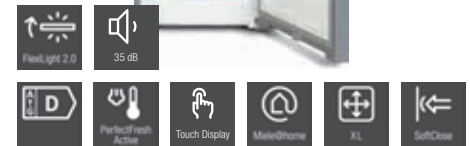

KS 4887 DD edt/cs

- Fritstående køleskab 185 cm
- Sølv kabinet og front i CleanSteel
- FreshTouch betjening
- **Fleksibel indstilling af køledelen til høje genstande - FlexiBoard**
- Selv grebsfri produkter kan let åbnes med Click2open
- **Mere plads og komfort med XL-versionen**
- Individuelt justerbar glashyldebelysning med FlexiLight 2.0
- **5x længere frisk med aktiv befugtning - PerfectFresh Active**
- Dæmpet lukning af døren med SoftClose
- Ved 30° lukkes døren automatisk - SelfClose
- Ingen synlig kondens - Kondensfri CleanSteel-bagvæg
- Kan monteres side-by-side
- **Hurtig nedkøling af fødevarer - Superkøl**
- 2 temperatur soner, Sabbat-, Party- og Feriemodus
- **Gør livet smart med Miele@home**
- 5 hylder (1 FlexiBoard), 1 flaskehylde i metal, 3 PerfectFresh-skuffer, 4 dørhylder
- Energiklasse D
- Energiforbrug per år: 134,30 kWh
- Energiforbrug per 24 t: 0,36 kWh
- Låsefunktion, Akustisk og optisk døralarm
- Kølezone: 387 l, PerfectFresh-zone: 141 l
- Lydniveau: 35 dB(B)
- Klimaklasse: SN-T
- Spænding: 220-240 V
- Sikring: 10 A
- **Medfølgende tilbehør:**
- Æggebakke, Sorteringboks PerfectFresh
- Mål BxHxD: 600x1855x675 mm

BlackSteel M.-nr. 12431100

CleanSteel M.-nr. 11949800

CleanSteel M.-nr. 11949670

Vejl. pris
12.295 kr. inkl. moms

Vejl. pris
16.495 kr. inkl. moms

Vejl. pris
18.395 kr. inkl. moms